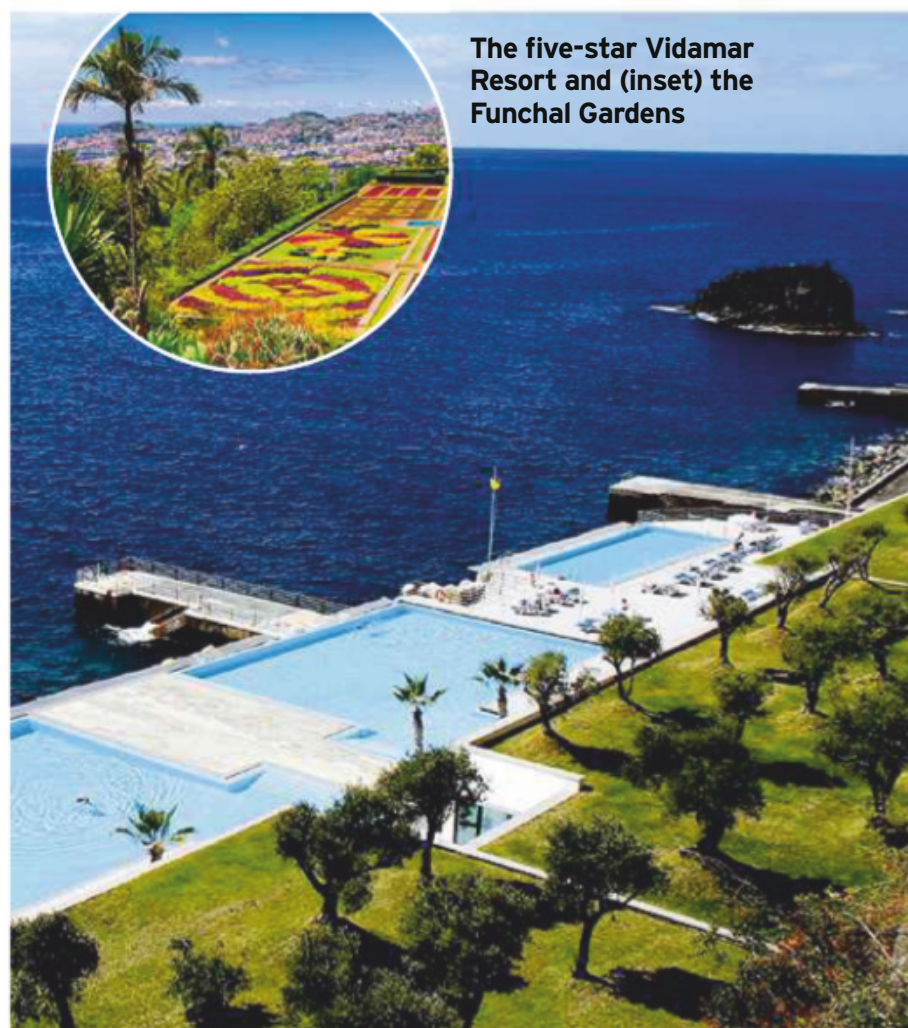

The five-star Vidamar Resort and (inset) the Funchal Gardens

To book, call **0207 030 3407** quoting RTI or visit **radiotimes.com/holidayoffers**

Price based on two people sharing double/twin accommodation. Prices correct at the time of going to press. Travel insurance not included. Hold luggage & transfers not included unless otherwise stated. All holidays subject to availability. This holiday is operated by, and your resulting contract will be with, Inspired Luxury Escapes, 5th Floor Jansel House, Hitchin Road, Luton LU2 7XH. Customers must call to book to receive special offers as online bookings may not include complimentary extras such as upgrades/tours. Calls cost the same as dialling a standard 01 or 02 number from your landline or mobile phone.